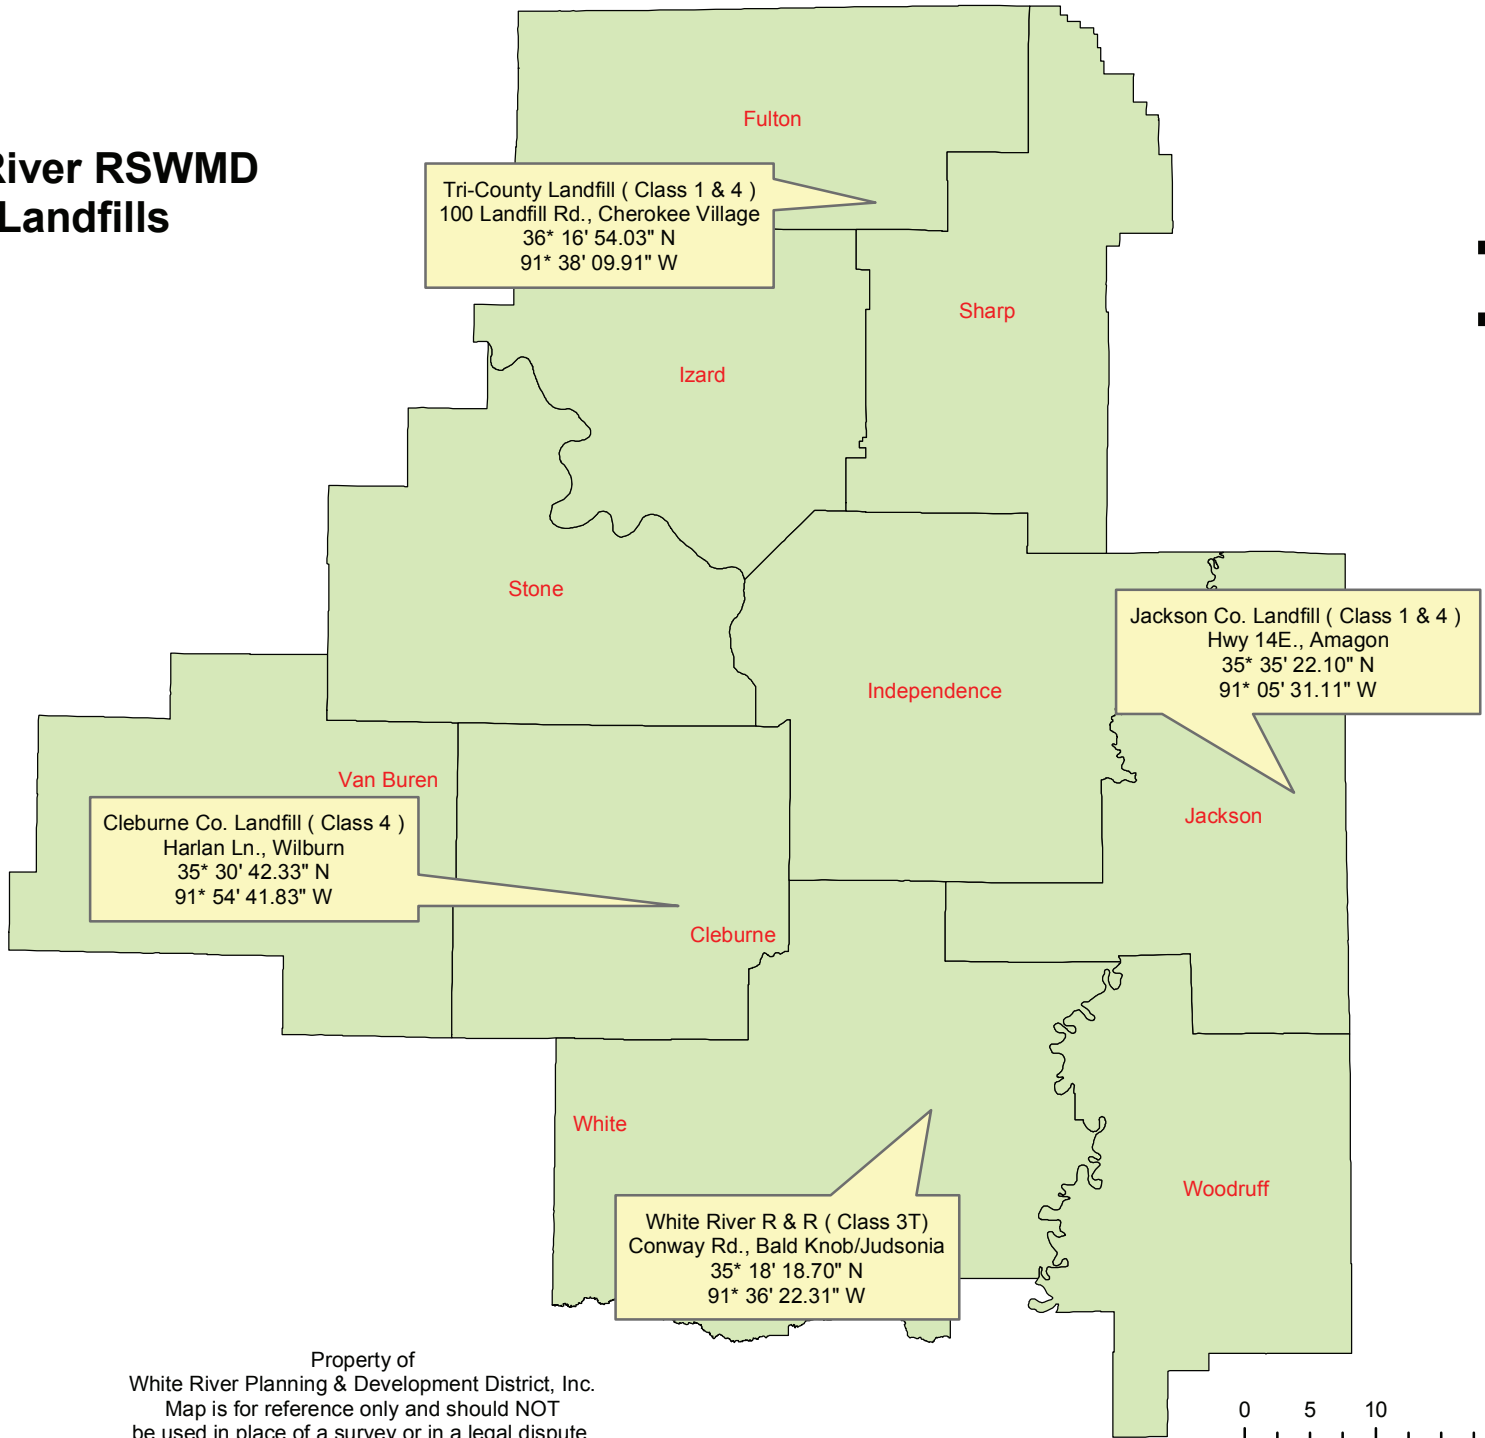

White River RSWMD Landfills

Property of
White River Planning & Development District, Inc.
Map is for reference only and should NOT
be used in place of a survey or in a legal dispute.